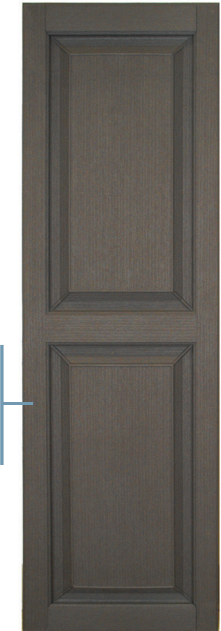

* Available in 1/4" (0,64 cm) increments